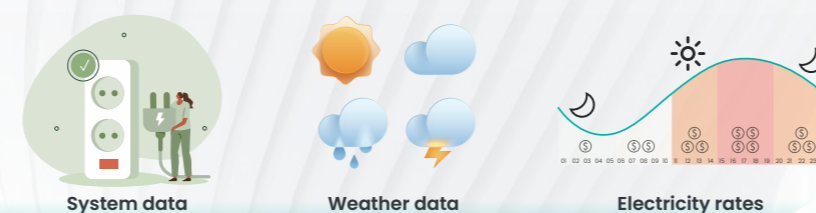

Everything within touches

Intelligent Energy Management

mySigen App is a revolutionary energy app that utilizes AI technology, specifically the GPT-4 natural language processing model, to enhance its services. Designed to give you full visibility and control, mySigen App provides real-time energy monitoring, enriched data graphs, and an array of advanced features. Stay informed and get the most out of our energy solutions at all times.

Installer Friendly

Fast commissioning in 5 mins with mySigen App installer portal

Homeowner Friendly

Easy system management with mySigen App homeowner portal

AI mode, maximize savings

Tailored smart power solution for maximum savings