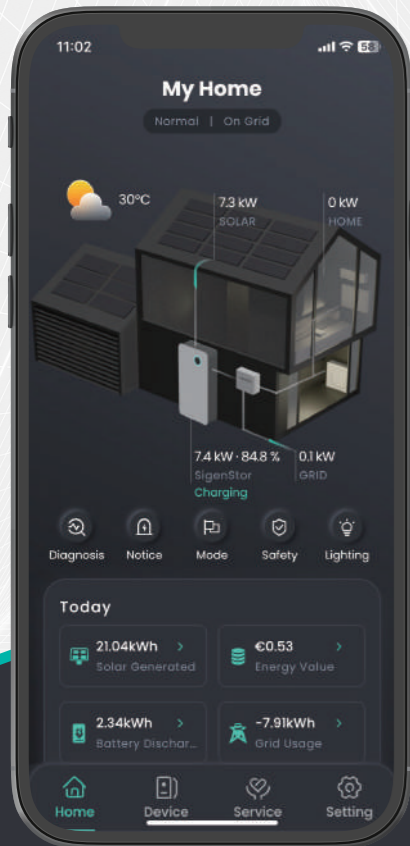

# mySigen App

Smart and powerful

The world's first  
**GPT-4**  
empowered  
Energy App