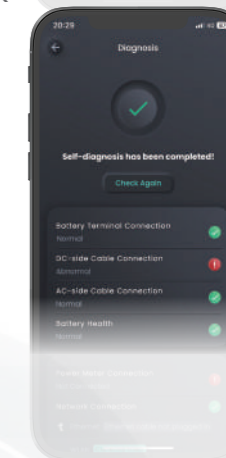

## GPT-4 integrated assistant

Smart interactions on all things system & energy related

Support global languages

After-sales engineer 24/7 fast support

Home energy analyst Useful insights

System manager Full device control

Hello, I am your Sigen assistant. How may I assist you?

What is the battery SOC?

The battery State of Charge(SOC) is currently at 80%.

Can I install SigenStor Energy Controller at 2000 m?

Yes! The installation altitude limit is 4,000 meters above sea level.

## One-click diagnosis

One touch to initiate full system self-check